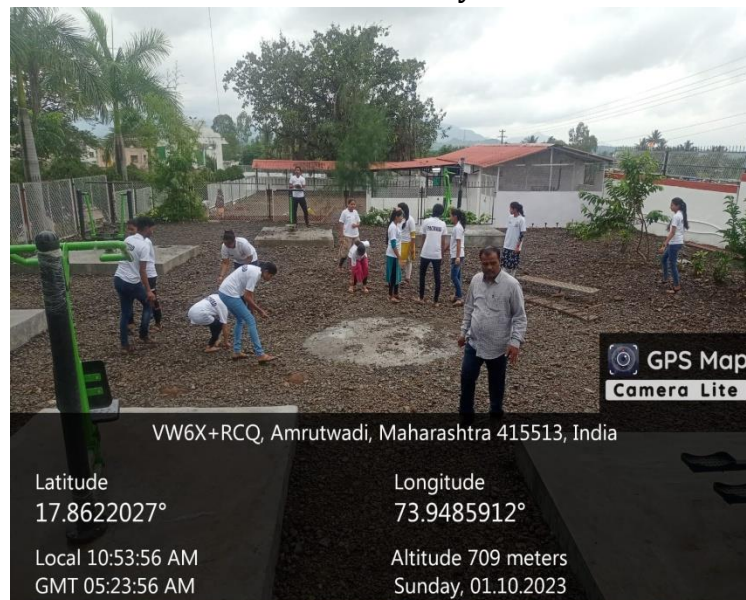

Altitude 690 m
Tuesday, 09.05.2023

Industrial Visit to the Sugarcane factory

Digital Literacy Course Training Programme

Book Exhibition for the girls

Green Army

Clean Army

Water Purifier System

Gender Equity activities & Facilities